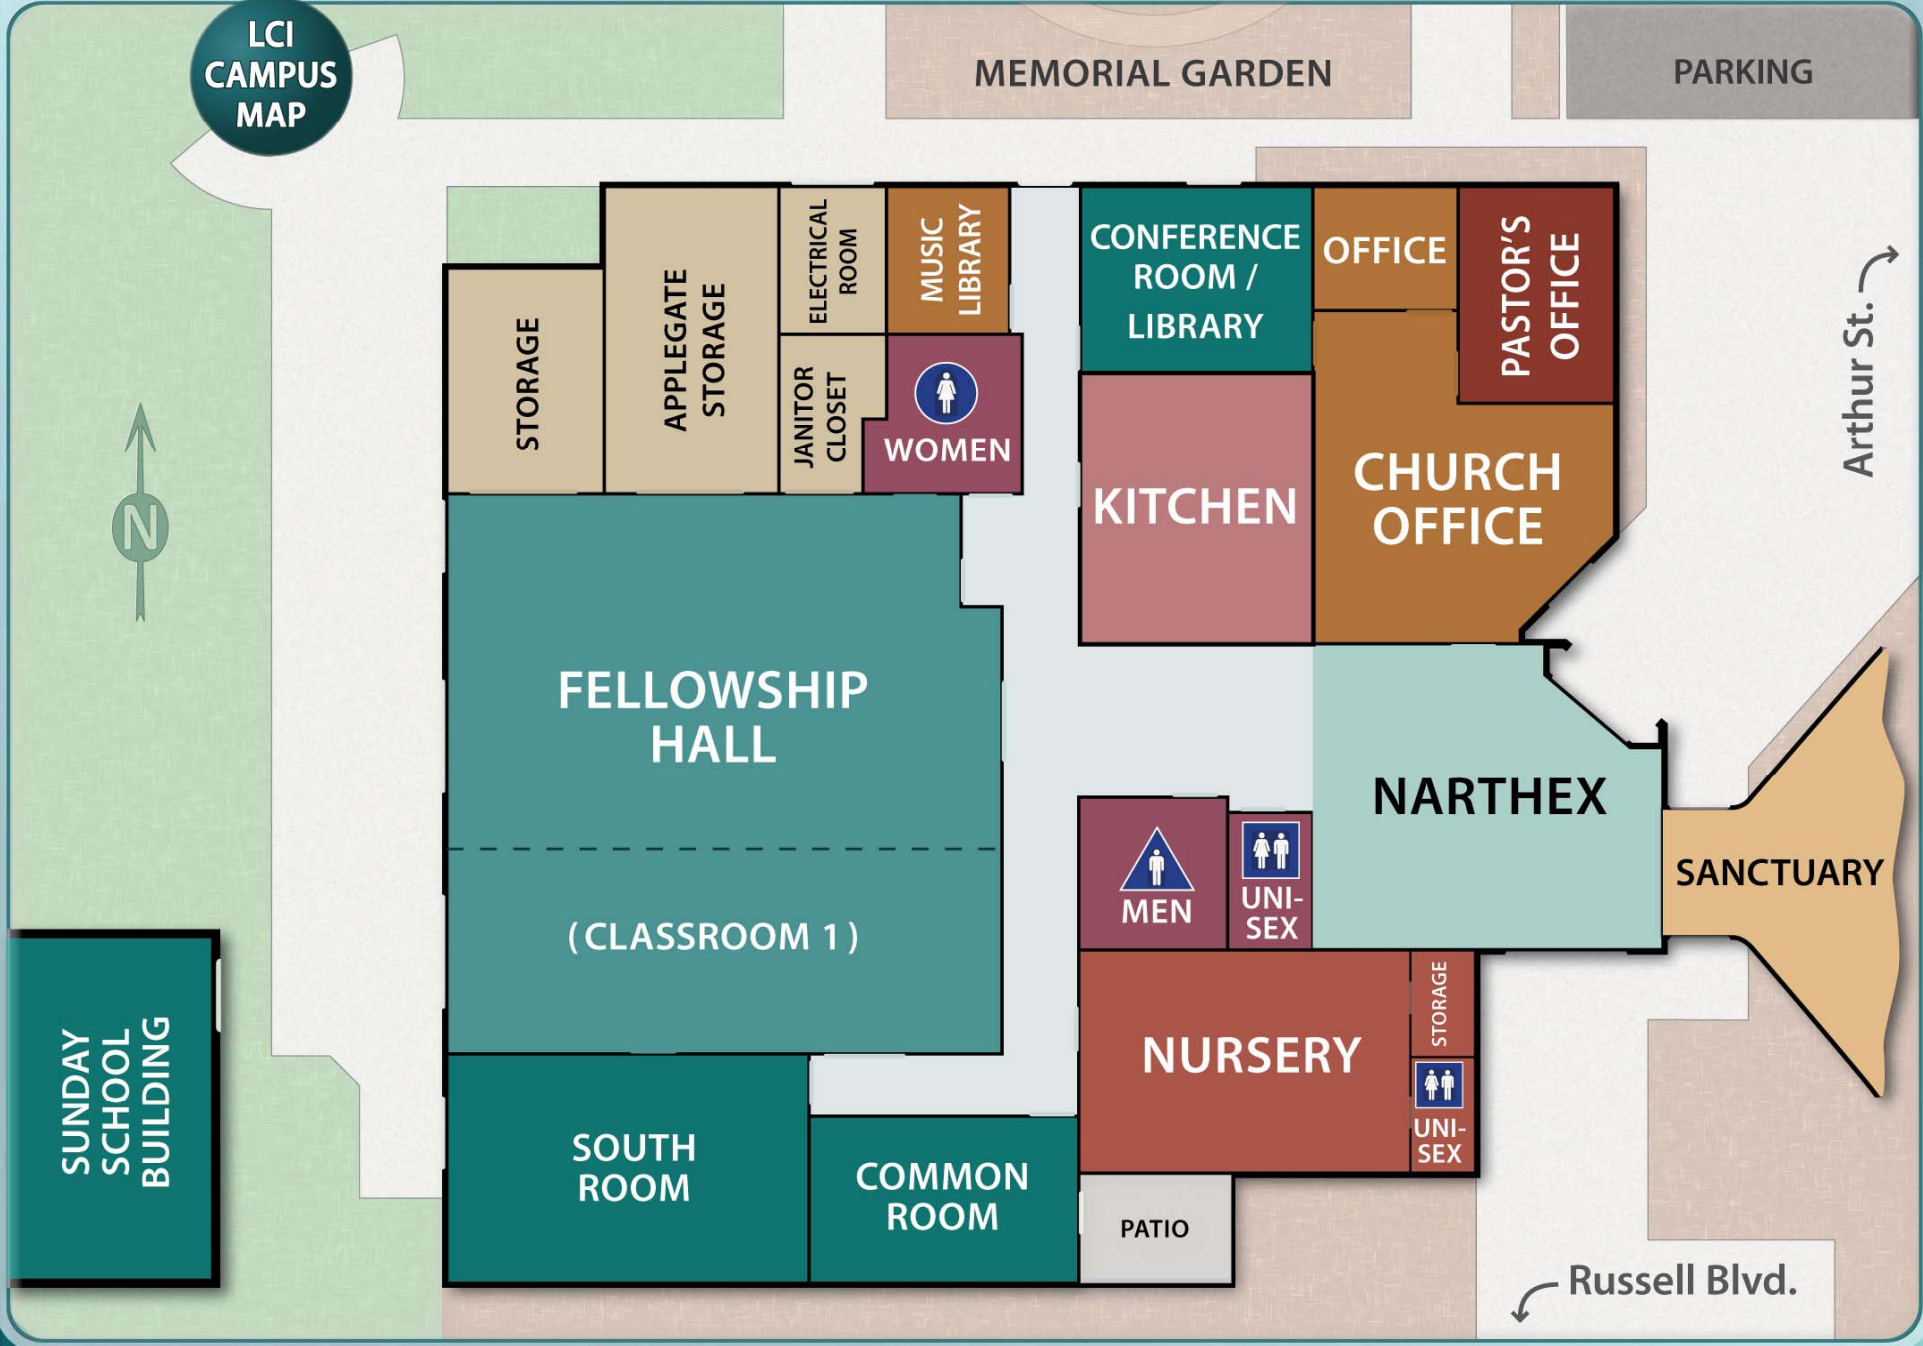

# LUTHERAN CHURCH OF THE INCARNATION **CAMPUS MAP**

LCI  
CAMPUS  
MAP

MEMORIAL GARDEN

PARKING

Arthur St. ↗

↙ Russell Blvd.

SUNDAY  
SCHOOL  
BUILDING

STORAGE

APPLGATE  
STORAGE

ELECTRICAL  
ROOM

MUSIC  
LIBRARY

CONFERENCE  
ROOM /  
LIBRARY

OFFICE

PASTOR'S  
OFFICE

JANITOR  
CLOSET

WOMEN

KITCHEN

CHURCH  
OFFICE

FELLOWSHIP  
HALL

NARTHEX

SANCTUARY

(CLASSROOM 1)

MEN

UNI-  
SEX

NURSERY

STORAGE

UNI-  
SEX

SOUTH  
ROOM

COMMON  
ROOM

PATIO